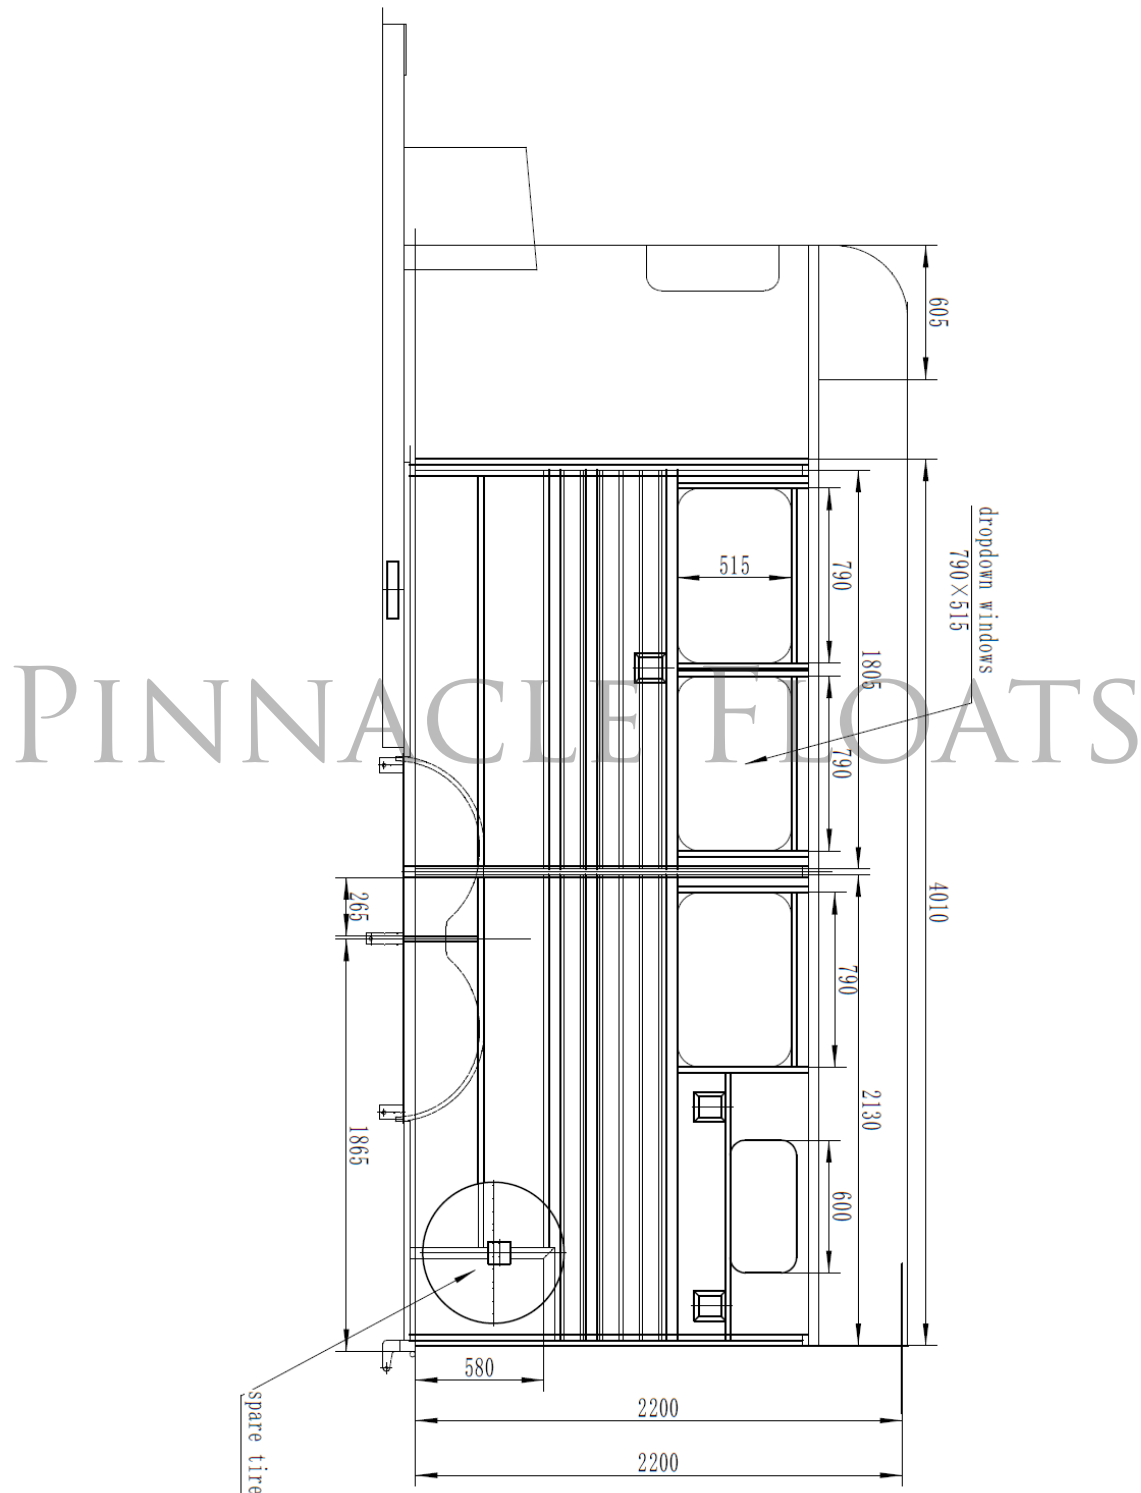

Get in Touch
03 5342 9651
www.pinnaclehorsefloats.com.au