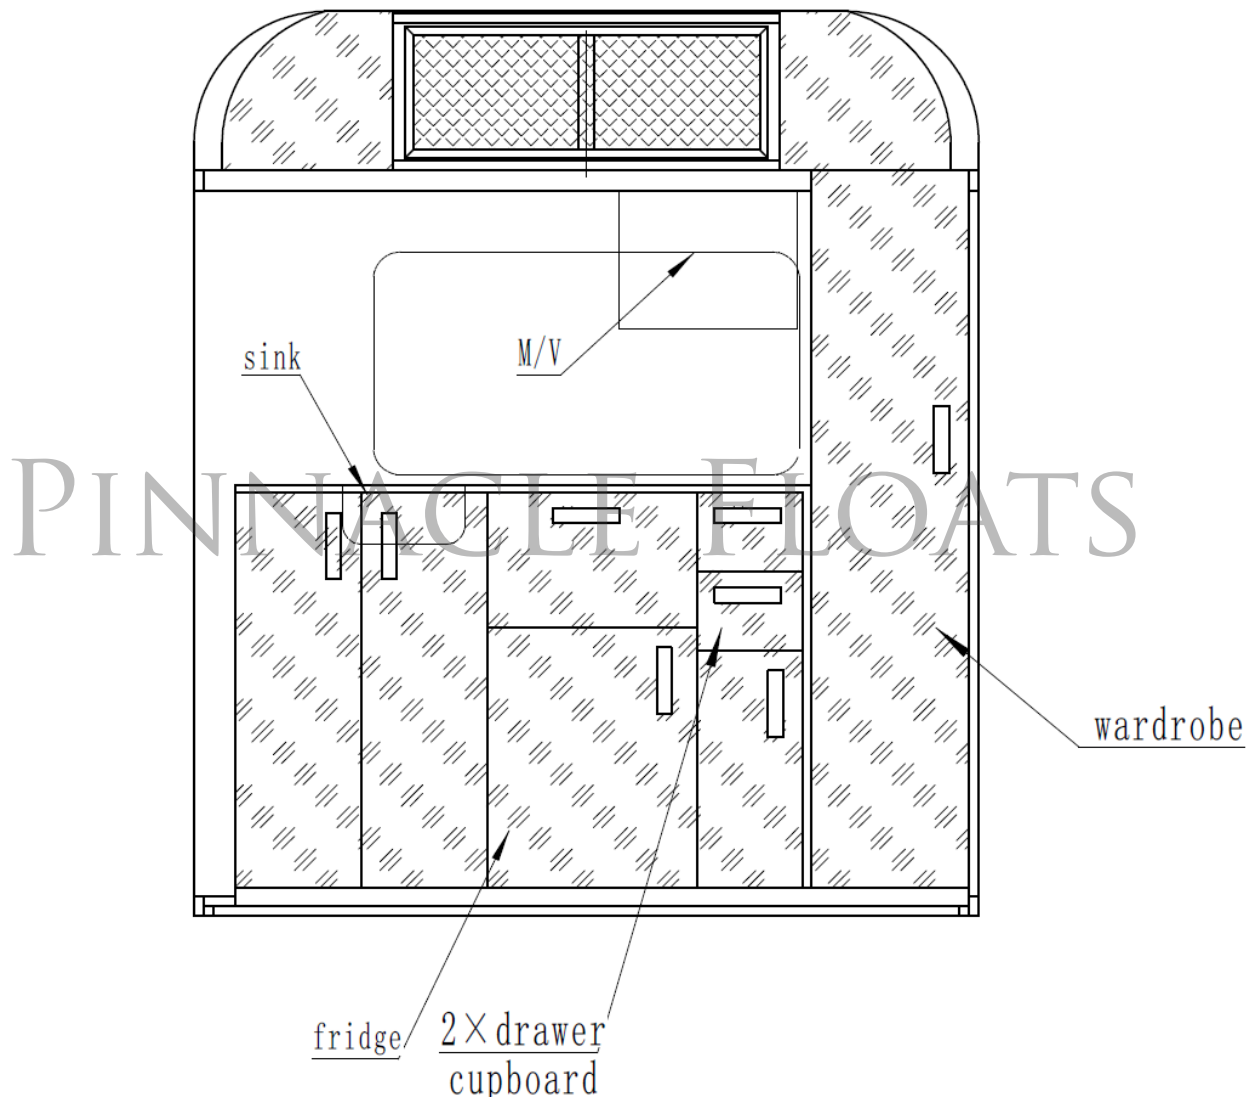

The Ultimate 2 Horse Angle Load Float Custom with Kitchen 2hal-Ult For Large Warm Blood Horses