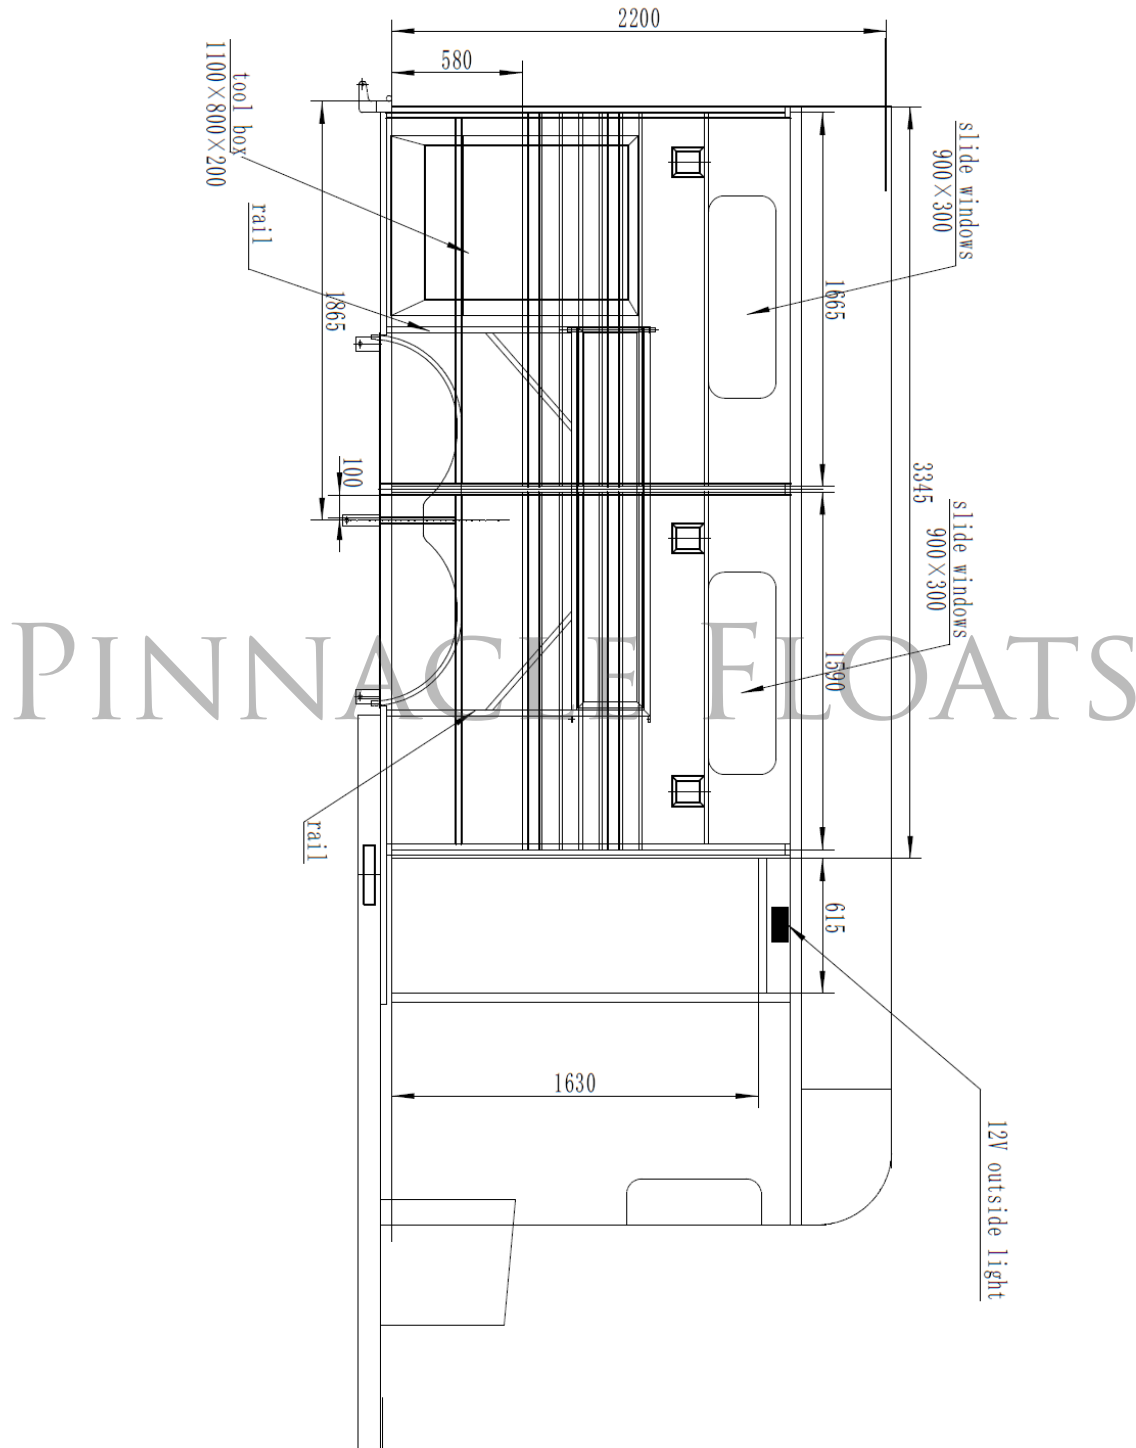

Get in Touch
03 5342 9651
www.pinnaclehorsefloats.com.au