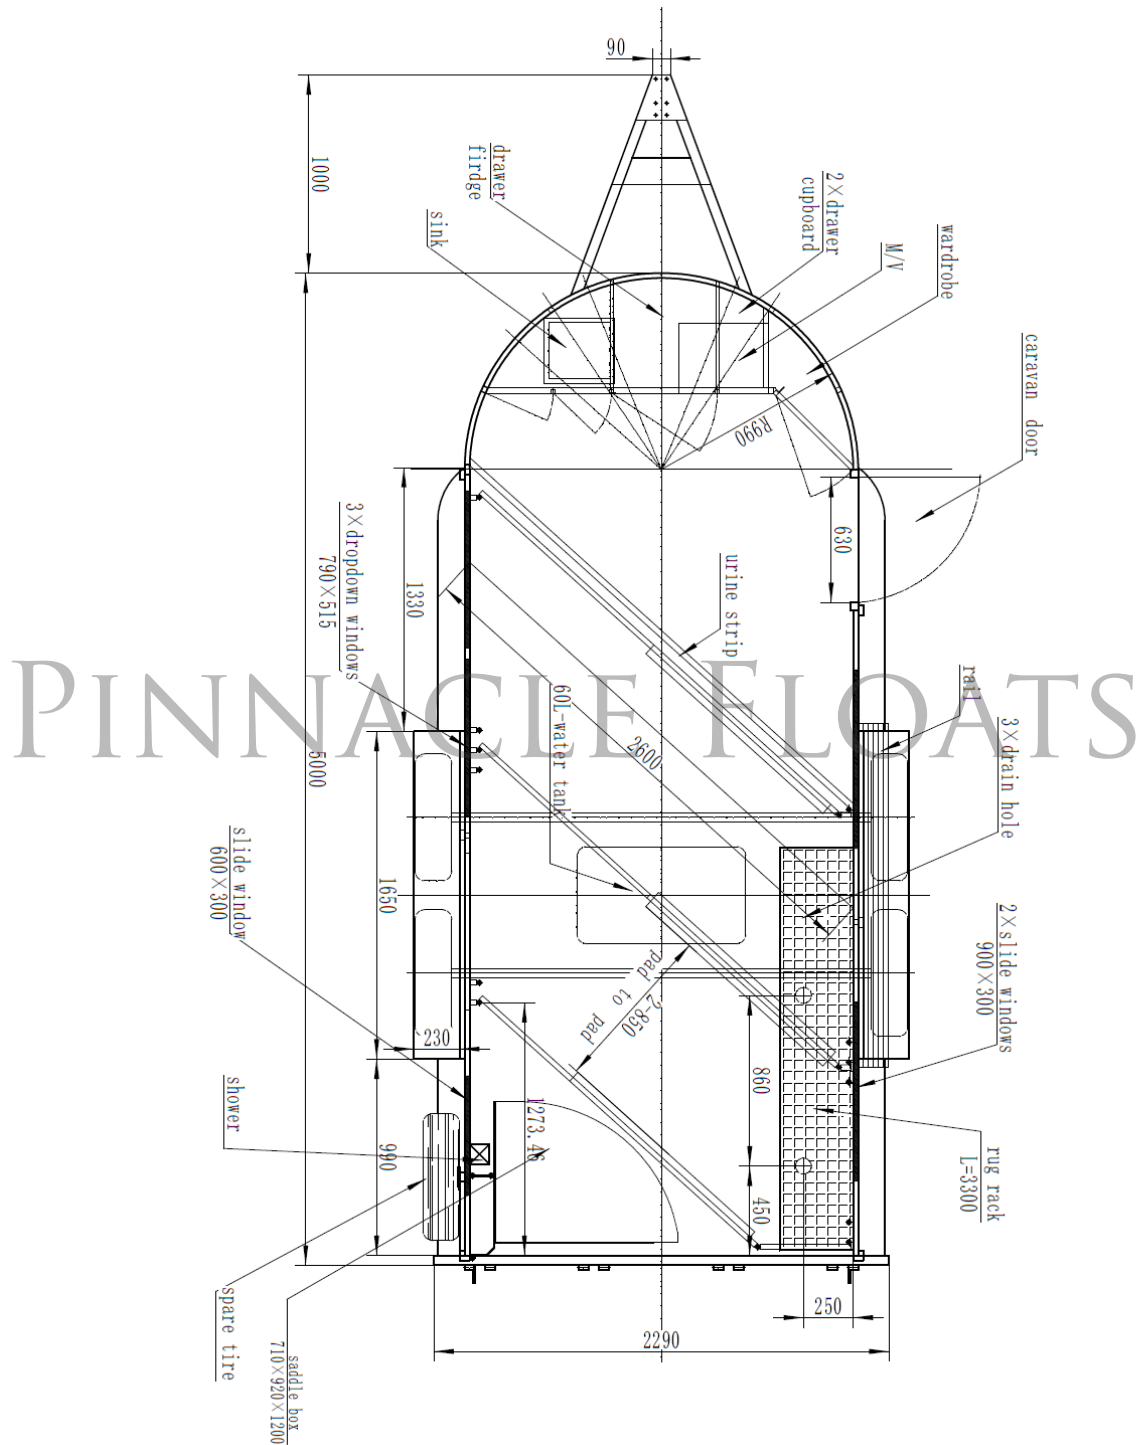

Get in Touch
03 5342 9651
www.pinnaclehorsefloats.com.au